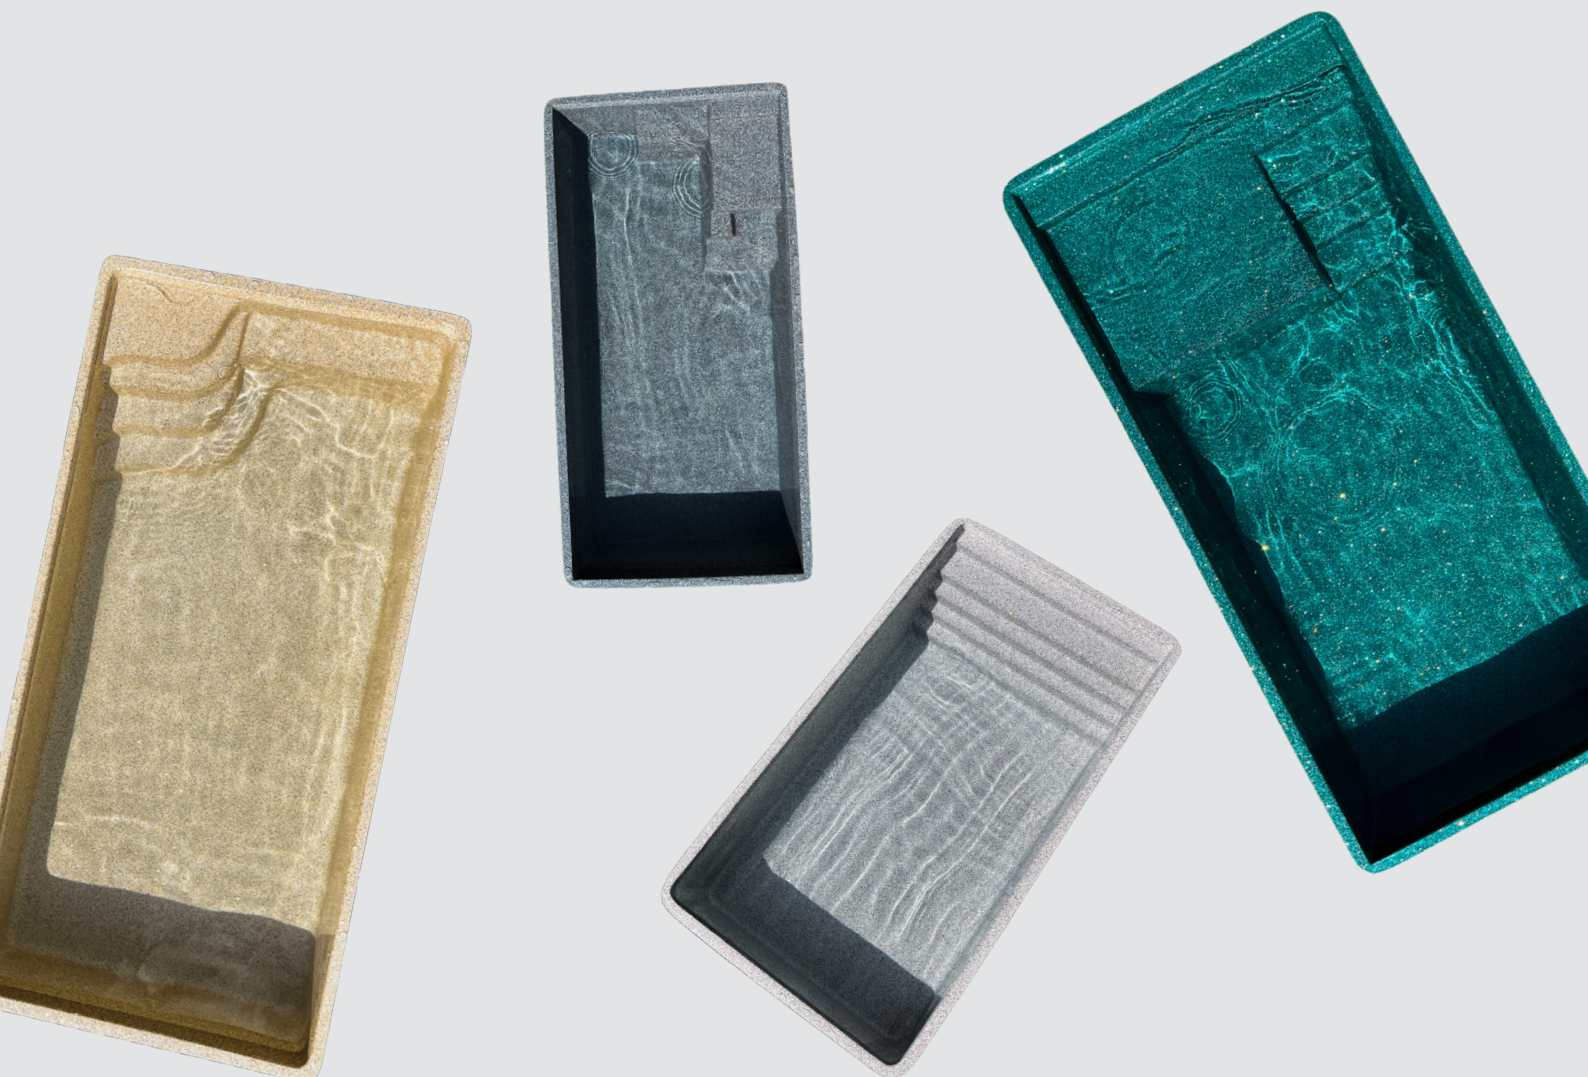

MONde FUSION

2025

“ENSEMBLE ON PEUT ALLER PLUS VITE ET PLUS LOIN”